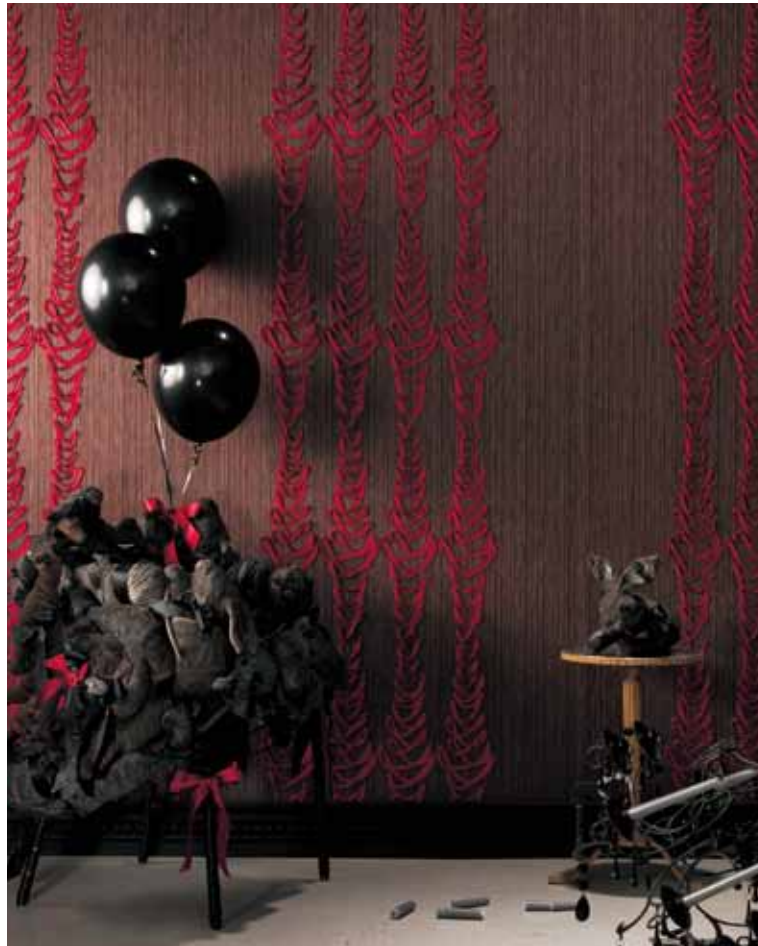

Move  
ARIA

Roll Width: 92cm  
Roll Length: 9.5m  
Repeat : 48cm

MOV 41501

MOV 41502

MOV 41503

MOV 41504